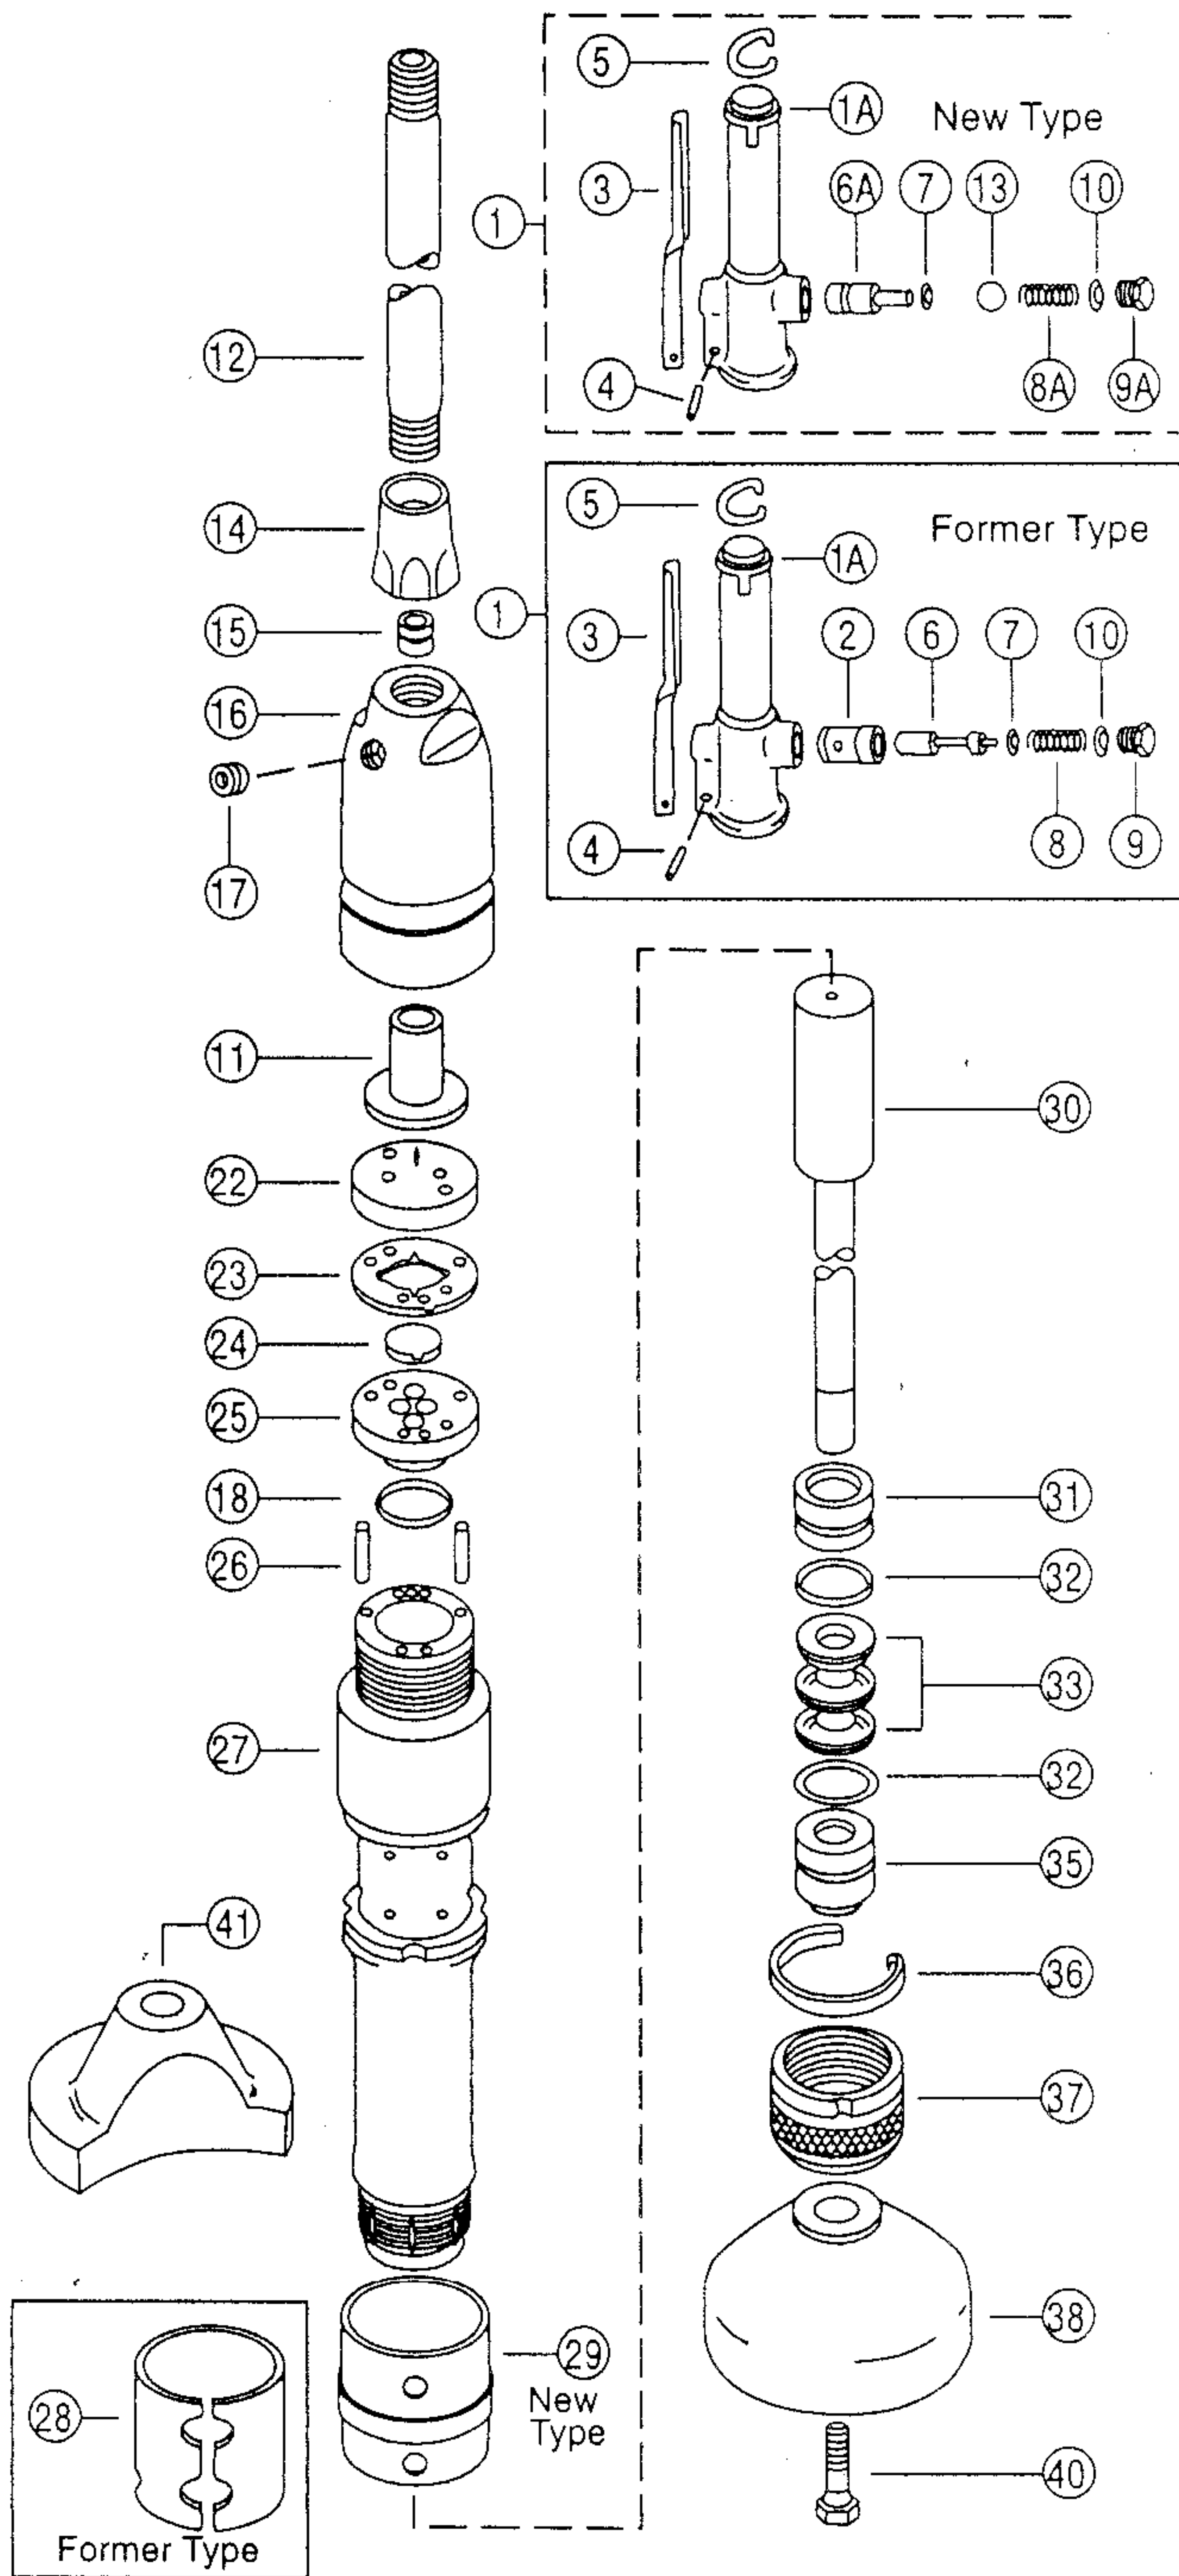

Model "T-6" Backfill Tamper

SAVE TO ORDER PARTS.

INDEX NO.	PART NO.	DESCRIPTION	QUAN. REQD.
1	6500	Throttle Valve Handle-Complete	1
	6500-A	Throttle Valve Handle-Complete (New)	1
1-A	6501	Throttle Valve Handle Assy. (incl. 6502)	1
	6501-A	Throttle Valve Handle Assy. (New)	1
2	6502	Throttle Valve Bushing	1
3	6503	Throttle Valve Lever	1
4	6504	Throttle Valve Latch Pin	1
5	6505	Throttle Valve Latch Clip	1
6	6506	Throttle Valve (incl. 6507)	1
6-A	6513	Throttle Valve (incl. 6507)	1
7	6507	Throttle Valve O-Ring	1
8	6508	Throttle Valve Spring	1
8-A	6272	Throttle Valve Spring	1
9	6509	Throttle Valve Plug	1
9-A	6509-A	Throttle Valve Plug	1
10	6510	Throttle Valve Plug O-Ring	1
11	6511	Cylinder Cap Bushing	1
12	6512	Connecting Pipe	1
13	6271	Throttle Valve Ball	1
14	6514	Connecting Pipe Lock Nut	1
15	6515	Oil Control Bushing	1
16	6516	Back Head	1
17	6517	Oil Plug	1
18	6518	Valve Block O-Ring	1
22	6522	Upper Valve Block	1
23	6523	Center Plate	1
24	6524	Valve	1
25	6525	Lower Valve Block	1
26	6526	Valve Dowel Pin	2
27	6527	Cylinder	1
28	6528	Exhaust Deflector-Steel	1
29	6528-R	Exhaust Deflector-Rubber	1
30	6530	Piston	1
31	6531	Upper Guide Bushing	1
32	6532	Guide Bushing O-Ring	2
33	6533	Packing Plunger Set	1
35	6535	Lower Guide Bushing	1
36	6536	Lock Ring	1
37	6537	Packing Nut	1
38	9538	6" Malleable Butt	1
40	6540	Clamp Screw	1
41	9541	Pole Butt-Option	(1)